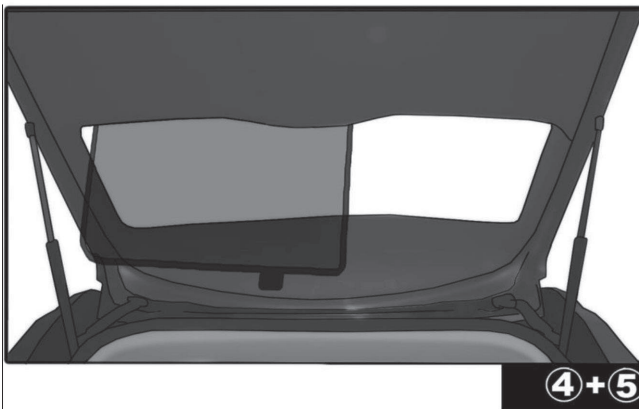

TAILGATE SHADE INSTALLATION