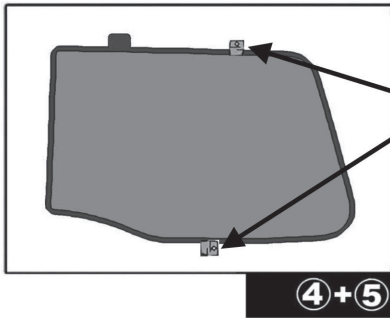

TAILGATE SHADE INSTALLATION