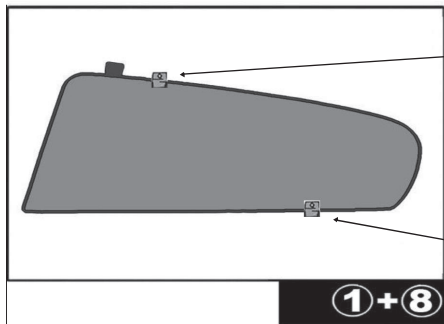

CL-P02 x 2

CL-W01 x 1

CAR
S H A D E S

Installation

NISSAN NAVARA DOUBLE CAB

NIS-NADC-4-B

SIDE SHADE INSTALLATION

Please ensure the area is cleaned with wipes before sticking the clip