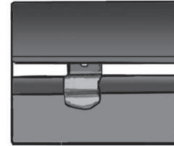

TAILGATE SHADE INSTALLATION