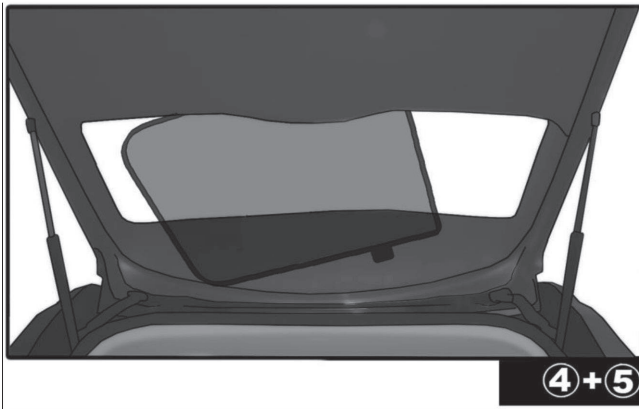

TAILGATE SHADE INSTALLATION