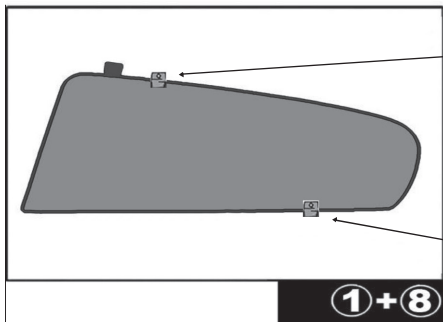

CAR
SHADES

Installation

NISSAN NAVARA DOUBLE CAB

NIS-NADC-4-B-18

SIDE SHADE INSTALLATION

Please ensure the area is cleaned with wipes before sticking the clip