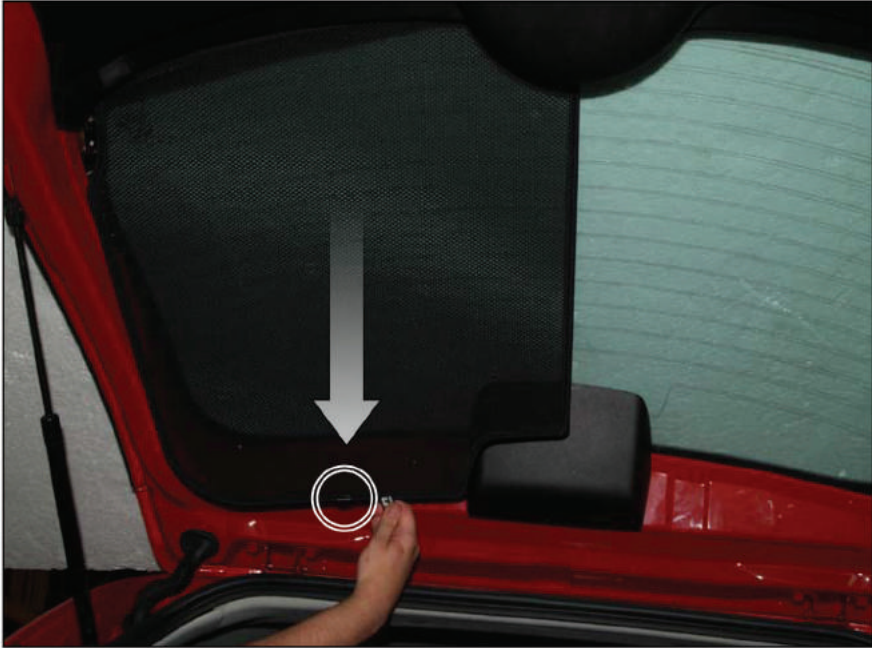

Installation

NISSAN MICRA 3DR

NIS-MICR-3-A

REAR SHADE INSTALLATION