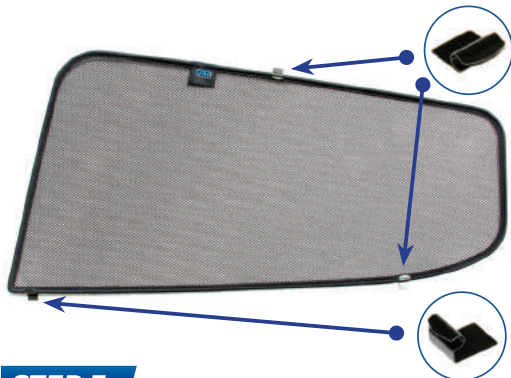

Installation Manual

NISSAN LEAF 5DR
NIS-LEAF-5-B-18

Shades

Side Shades

Fixing Clips

CL-M03 x 2

CL-M12 x 4

Installation

NISSAN LEAF 5DR
NIS-LEAF-5-B-18

Components Needed

Side Shades

CL-M03 x 2

CL-M12 x 4

Side Shade Installation

STEP 1

STEP 2