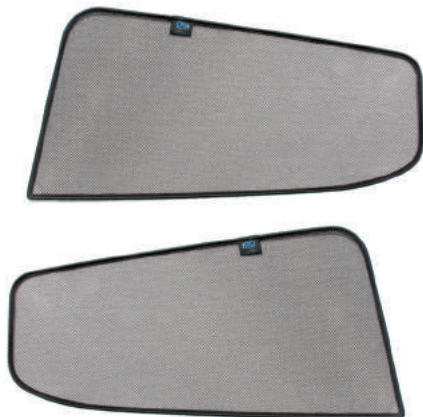

Installation Manual

NISSAN LEAF 5DR
NIS-LEAF-5-B-18

Shades

Side Shades

Fixing Clips

CL-M03 x 2

CL-M12 x 4

Installation

NISSAN LEAF 5DR
NIS-LEAF-5-B-18

Components Needed

Side Shades

CL-M03 x 2

CL-M12 x 4

Side Shade Installation

STEP 1

STEP 2