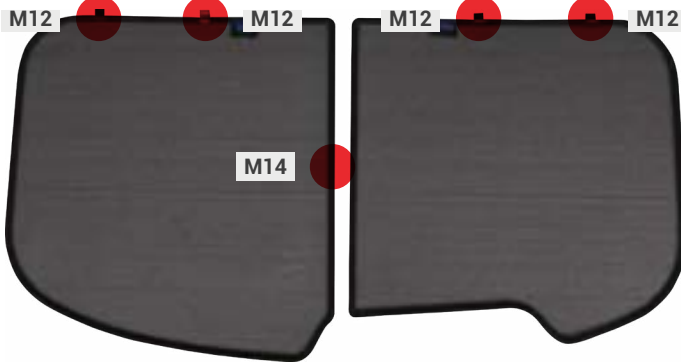

CLEANER

TRIM TOOL - x1

NISSAN ARIYA | SUV

NIS-ARIY-5-A

Side Windows

CLIP PLACEMENT

Side Window Shades - x2

M12 - x4

M03 - x4

NISSAN ARIYA | SUV

NIS-ARIY-5-A

Tailgate Window

CLIP PLACEMENT

Tailgate Shades - x2

M12 - x4

M14 - x1