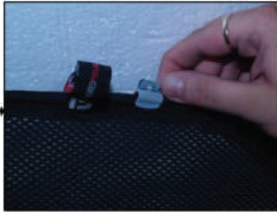

TAILGATE SHADE INSTALLATION