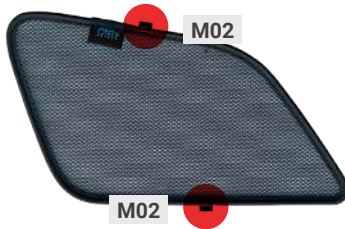

P02

CLEANER

TRIM TOOL

MG 5EV | 5-DOOR

MG-5EV-E-A

Side Windows

CLIP PLACEMENT

Side Window Shades - x2

M02 - x4

M03 - x4

MG 5EV | 5-DOOR

MG-5EV-E-A

Load Area Windows

CLIP PLACEMENT

Load Area Shades - x2

M02 - x4

MG 5EV | 5-DOOR

MG-5EV-E-A

Tailgate Window

CLIP PLACEMENT

Tailgate Shades - x2

M02 - x4

M14 - x1

CAR