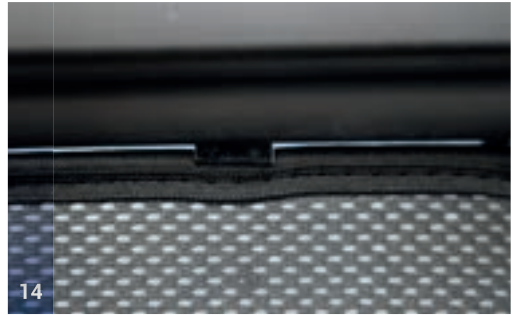

### Side Windows

CLIP PLACEMENT

Side Window Shades - x2

M01 - x4

M02 - x4