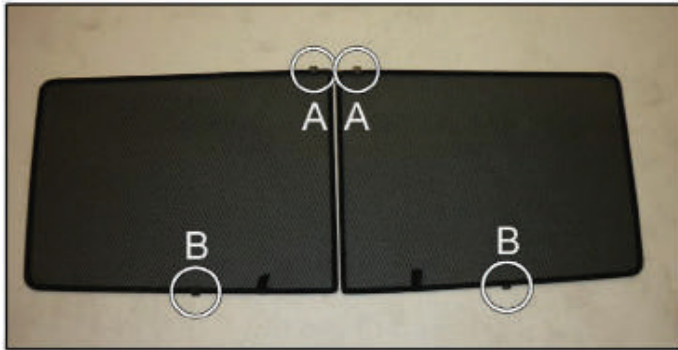

PORT SHADE INSTALLATION

X2

Installation

MERCEDES-BENZ VITO LWB
MB-VITO-5-B

TAILGATE SHADE INSTALLATION

Installation

MERCEDES-BENZ VITO LWB
MB-VITO-5-B

TAILGATE SHADE INSTALLATION