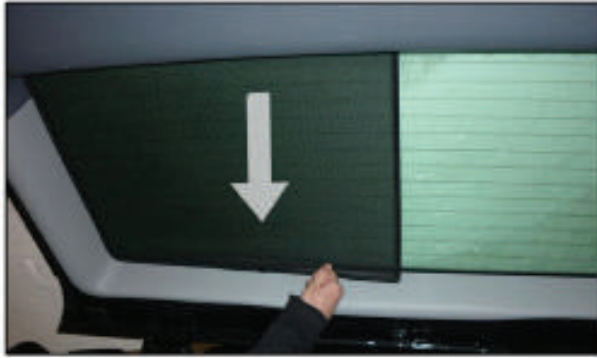

PORT SHADE INSTALLATION

X2

Installation

MERCEDES-BENZ VITO LWB
MB-VITO-5-B

TAILGATE SHADE INSTALLATION

Installation

MERCEDES-BENZ VITO LWB
MB-VITO-5-B

TAILGATE SHADE INSTALLATION