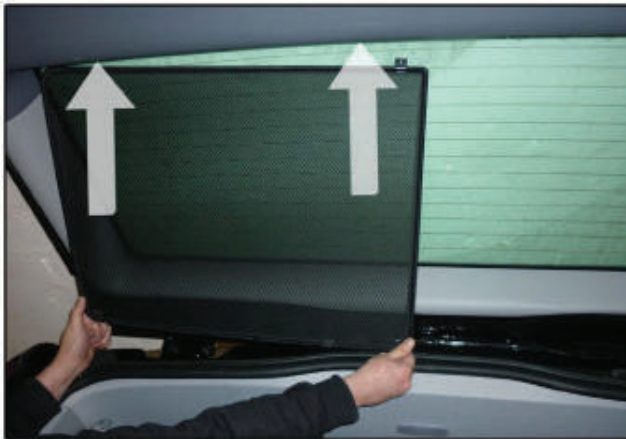

PORT SHADE INSTALLATION

X2

Installation

MERCEDES-BENZ VITO LWB
MB-VITO-5-B

TAILGATE SHADE INSTALLATION

Installation

MERCEDES-BENZ VITO LWB
MB-VITO-5-B

TAILGATE SHADE INSTALLATION