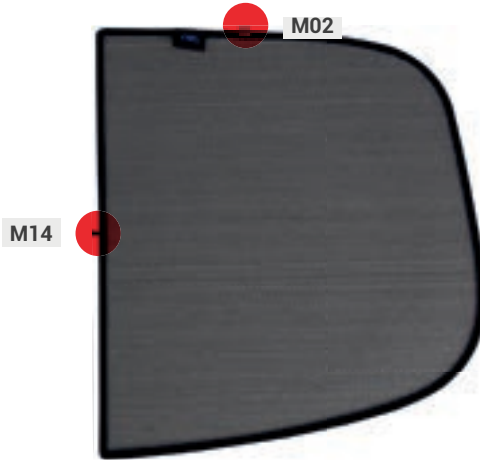

CLIP PLACEMENT

M02 - x2

01

02

03

04

05

06

MERCEDES-BENZ GLC COUPÉ | 5 DOOR

MB-GLCC-5-A

Tailgate Window

Tailgate Shades - x2

CLIP PLACEMENT

M02 - x2

M14 - x1

CAR