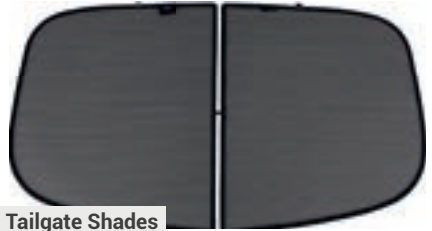

MERCEDES-BENZ GLC COUPÉ | 5 DOOR

MB-GLCC-5-A

Included Components:

Side Window Shades

Tailgate Shades

Load Area Shades

M01

M02 - x8