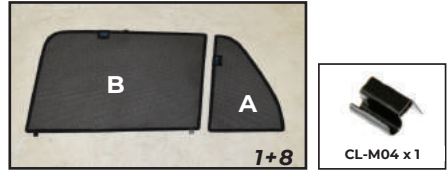

Installation Manual

MERCEDES BENZ E-CLASS ESTATE
MB-ECLS-E-C-18

COMPONENTS INCLUDED

FIXING CLIPS

CL-M04 x 2

CL-M13 x 6

Side Shade (A) Installation

MERCEDES BENZ E-CLASS ESTATE
MB-ECLS-E-C-18

COMPONENTS NEEDED:

STEP #1

ATTACH CLIPS ON SHADE EDGES

STEP #2

POSITION THE SIDE SHADE

STEP #3

INSERT CLIPS BEHIND INTERIOR TRIM

STEP #4