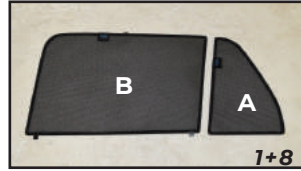

ENSURE SECURELY FITTED IN PLACE

CAR
SHADES

Side Shade (B) Installation

MERCEDES BENZ E-CLASS ESTATE
MB-ECLS-E-C-18

COMPONENTS NEEDED:

STEP #1

INSERT CLIPS INSIDE WEATHERSTRIP

STEP #2