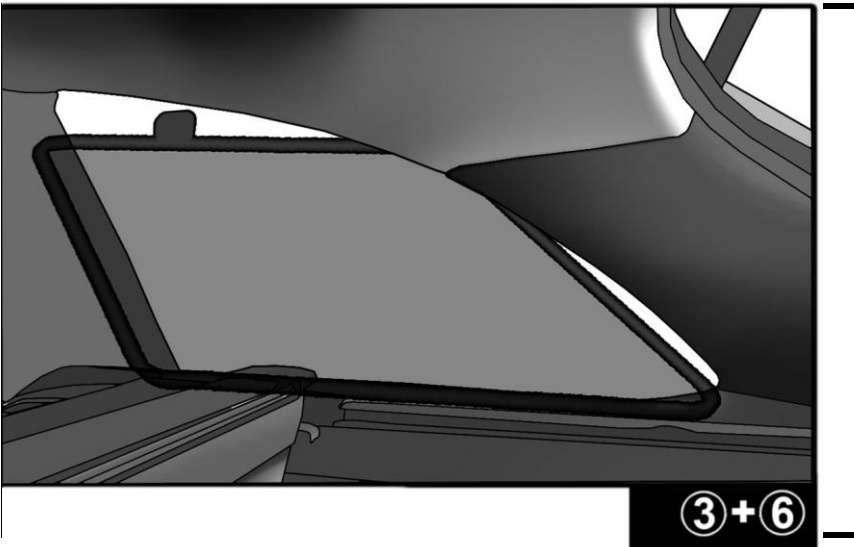

### FIXING CLIPS

CL-M02 x8

CL-M04 x2

2nd SIDE SHADE INSTALLATION

②+⑦

②+⑦

②+⑦

QUARTER LIGHT SHADE INSTALLATION