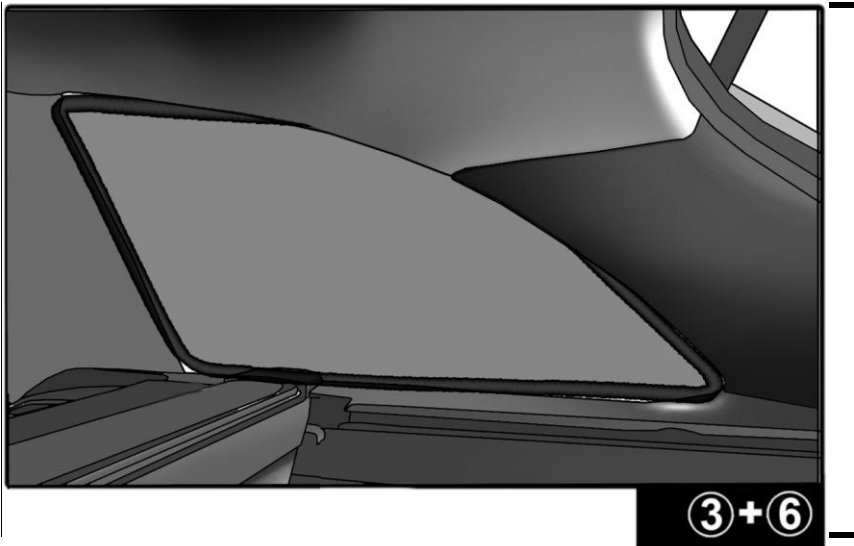

### FIXING CLIPS

CL-M02 x8

CL-M04 x2

2nd SIDE SHADE INSTALLATION

②+⑦

②+⑦

②+⑦

QUARTER LIGHT SHADE INSTALLATION