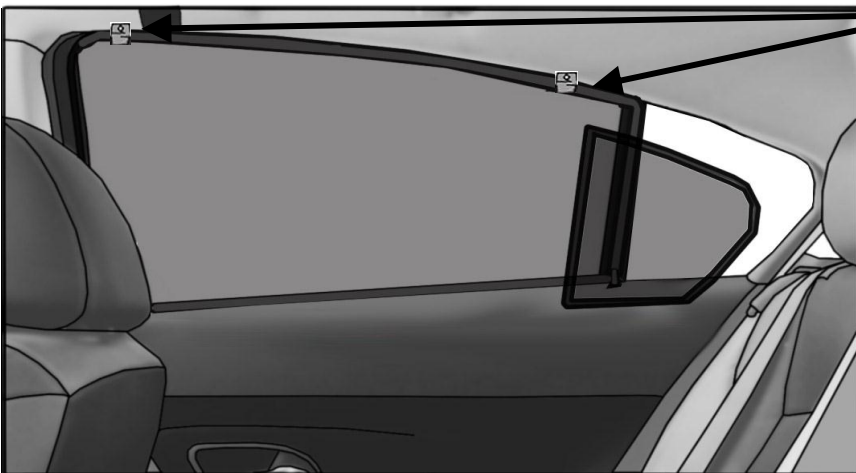

### FIXING CLIPS

CL-M02 x8

CL-M04 x2

2nd SIDE SHADE INSTALLATION

②+⑦

②+⑦

②+⑦

QUARTER LIGHT SHADE INSTALLATION