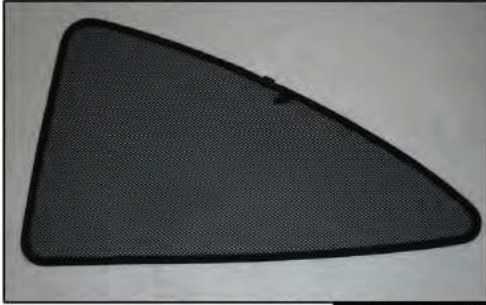

Installation Manual

MERCEDES-BENZ CLK 2DR
MB-CLK-2-A

COMPONENTS INCLUDED

SIDE WINDOWS X2

TAILGATE WINDOW X2

CL-M02 x 2

CL-M03 x 2

CL-M14 x 1

Installation

MERCEDES-BENZ CLK 2DR
MB-CLK-2-A

SIDE SHADE INSTALLATION

Installation

MERCEDES-BENZ CLK 2DR
MB-CLK-2-A

SIDE SHADE INSTALLATION

Installation

MERCEDES-BENZ CLK 2DR
MB-CLK-2-A