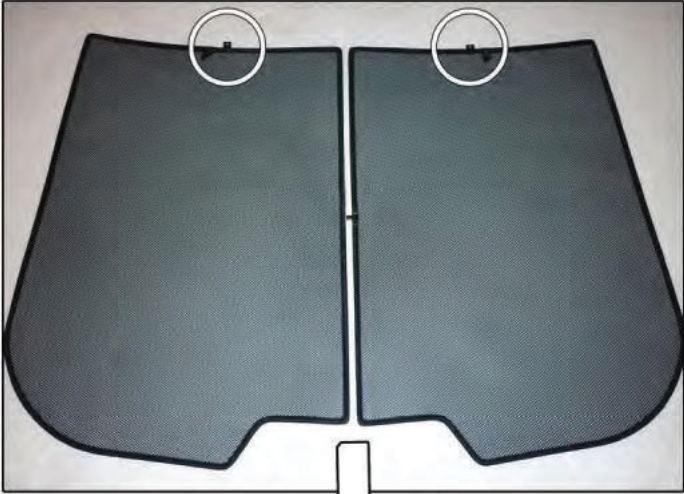

Installation

MERCEDES-BENZ CLK 2DR
MB-CLK-2-A

TAILGATE SHADE INSTALLATION