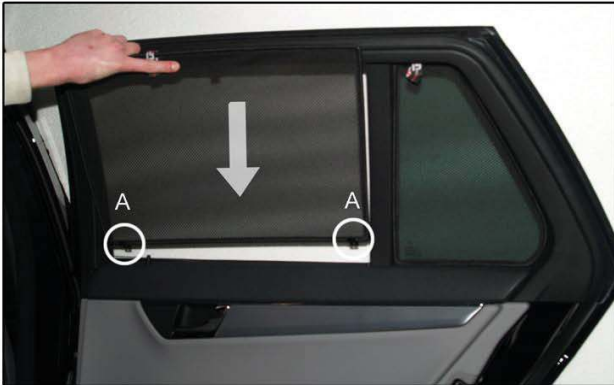

SIDE SHADE INSTALLATION