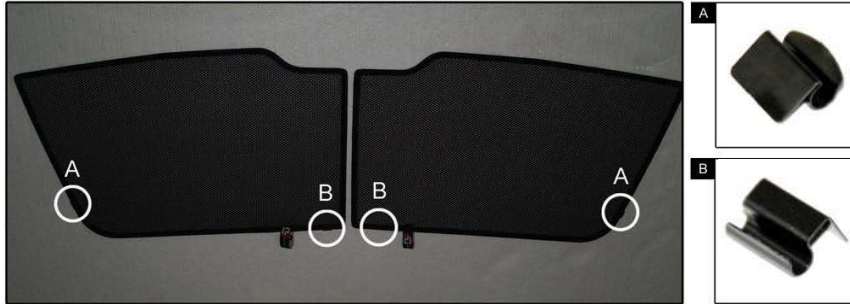

Installation

MERCEDES C-CLASS ESTATE
MB-CCLS-E-C

TAILGATE SHADE INSTALLATION