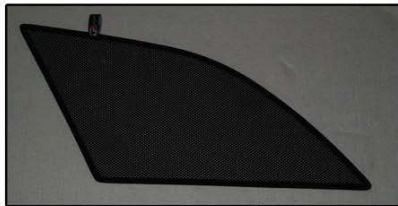

Installation Manual

MERCEDES C-CLASS ESTATE
MB-CCLS-E-C

COMPONENTS INCLUDED

SIDE WINDOWS X2

PORT WINDOW X2

TAILGATE WINDOW X2

FIXING CLIPS

CL-M02 x 2

CL-M04 x 2

CL-P01 x 2

CL-M13 x 4

CL-W01 x 1

CAR
SHADES

Installation

MERCEDES C-CLASS ESTATE
MB-CCLS-E-C

SIDE SHADE INSTALLATION