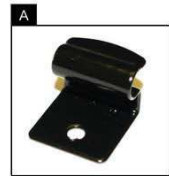

Installation Manual

MERCEDES BENZ C CLASS ESTATE
MB-CCLS-E-C-18

COMPONENTS INCLUDED

FIXING CLIPS

CL-M03 x 4

CL-P03 x 2

CL-W01 x 1

SIDE SHADE INSTALLATION

Installation

MERCEDES BENZ C CLASS ESTATE
MB-CCLS-E-C-18

SIDE SHADE INSTALLATION

Installation

MERCEDES BENZ C CLASS ESTATE
MB-CCLS-E-C-18

SIDE SHADE INSTALLATION

Installation

MERCEDES BENZ C CLASS ESTATE
MB-CCLS-E-C-18