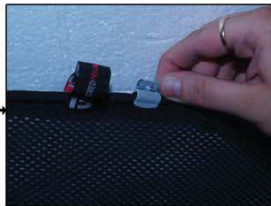

Installation Manual

MERCEDES BENZ C CLASS ESTATE
MB-CCLS-E-C-18

COMPONENTS INCLUDED

FIXING CLIPS

CL-M03 x 4

CL-P03 x 2

CL-W01 x 1

SIDE SHADE INSTALLATION

Installation

MERCEDES BENZ C CLASS ESTATE
MB-CCLS-E-C-18

SIDE SHADE INSTALLATION

Installation

MERCEDES BENZ C CLASS ESTATE
MB-CCLS-E-C-18

SIDE SHADE INSTALLATION

Installation

MERCEDES BENZ C CLASS ESTATE
MB-CCLS-E-C-18