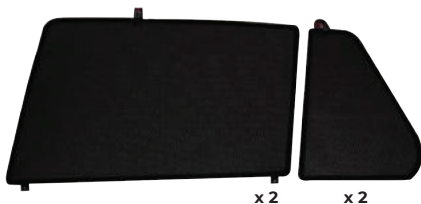

Installation Manual

MERCEDES BENZ C CLASS ESTATE
MB-CCLS-E-C-18

COMPONENTS INCLUDED

FIXING CLIPS

CL-M03 x 4

CL-P03 x 2

CL-W01 x 1

SIDE SHADE INSTALLATION

Installation

MERCEDES BENZ C CLASS ESTATE
MB-CCLS-E-C-18

SIDE SHADE INSTALLATION

Installation

MERCEDES BENZ C CLASS ESTATE
MB-CCLS-E-C-18

SIDE SHADE INSTALLATION

Installation

MERCEDES BENZ C CLASS ESTATE
MB-CCLS-E-C-18