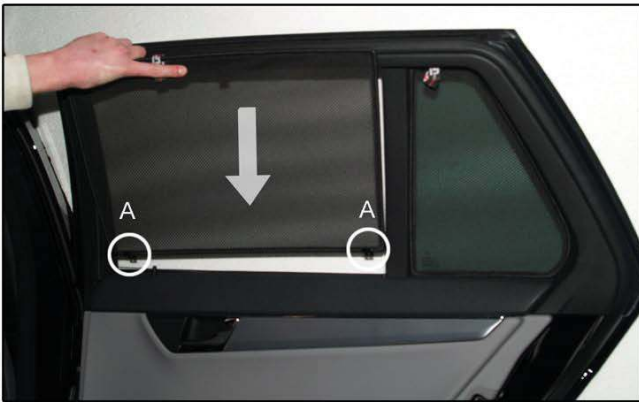

Installation Manual

MERCEDES BENZ C CLASS ESTATE
MB-CCLS-E-C-18

COMPONENTS INCLUDED

FIXING CLIPS

CL-M03 x 4

CL-P03 x 2

CL-W01 x 1

SIDE SHADE INSTALLATION

Installation

MERCEDES BENZ C CLASS ESTATE
MB-CCLS-E-C-18

SIDE SHADE INSTALLATION

Installation

MERCEDES BENZ C CLASS ESTATE
MB-CCLS-E-C-18

SIDE SHADE INSTALLATION

Installation

MERCEDES BENZ C CLASS ESTATE
MB-CCLS-E-C-18