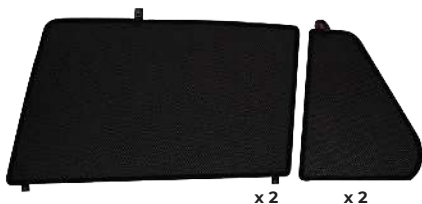

Installation Manual

MERCEDES BENZ C CLASS ESTATE
MB-CCLS-E-C-18

COMPONENTS INCLUDED

FIXING CLIPS

CL-M03 x 4

CL-P03 x 2

CL-W01 x 1

SIDE SHADE INSTALLATION

Installation

MERCEDES BENZ C CLASS ESTATE
MB-CCLS-E-C-18

SIDE SHADE INSTALLATION

Installation

MERCEDES BENZ C CLASS ESTATE
MB-CCLS-E-C-18

SIDE SHADE INSTALLATION

Installation

MERCEDES BENZ C CLASS ESTATE
MB-CCLS-E-C-18