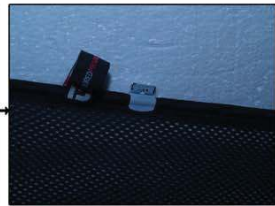

Installation Manual

MERCEDES BENZ C CLASS ESTATE
MB-CCLS-E-C-18

COMPONENTS INCLUDED

FIXING CLIPS

CL-M03 x 4

CL-P03 x 2

CL-W01 x 1

SIDE SHADE INSTALLATION

Installation

MERCEDES BENZ C CLASS ESTATE
MB-CCLS-E-C-18

SIDE SHADE INSTALLATION

Installation

MERCEDES BENZ C CLASS ESTATE
MB-CCLS-E-C-18

SIDE SHADE INSTALLATION

Installation

MERCEDES BENZ C CLASS ESTATE
MB-CCLS-E-C-18