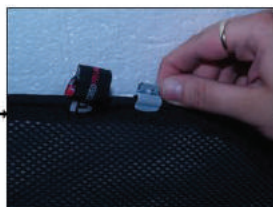

Installation

MERCEDES BENZ C CLASS ESTATE
MB-CCLS-E-C-18

SIDE SHADE INSTALLATION