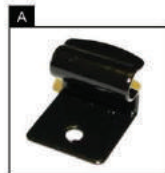

Installation Manual

MERCEDES BENZ C CLASS ESTATE
MB-CCLS-E-C-18

COMPONENTS INCLUDED

FIXING CLIPS

CL-M03 x 4

CL-P03 x 2

CL-W01 x 1

SIDE SHADE INSTALLATION

Installation

MERCEDES BENZ C CLASS ESTATE
MB-CCLS-E-C-18

SIDE SHADE INSTALLATION

Installation

MERCEDES BENZ C CLASS ESTATE
MB-CCLS-E-C-18

SIDE SHADE INSTALLATION

Installation

MERCEDES BENZ C CLASS ESTATE
MB-CCLS-E-C-18