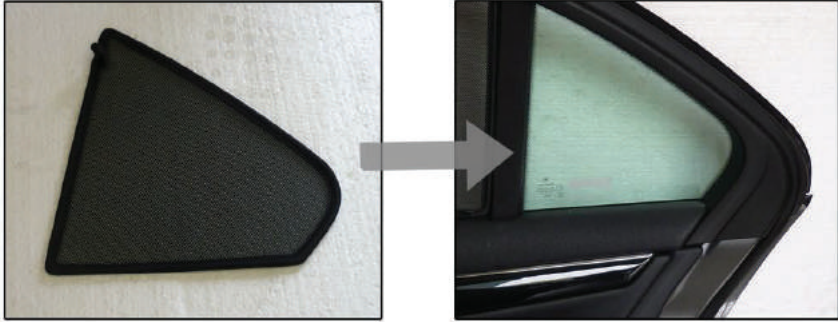

Installation

MERCEDES BENZ C-CLASS 4 DR
MB-CCLS-4-C-18

SMALL SIDE SHADE INSTALLATION