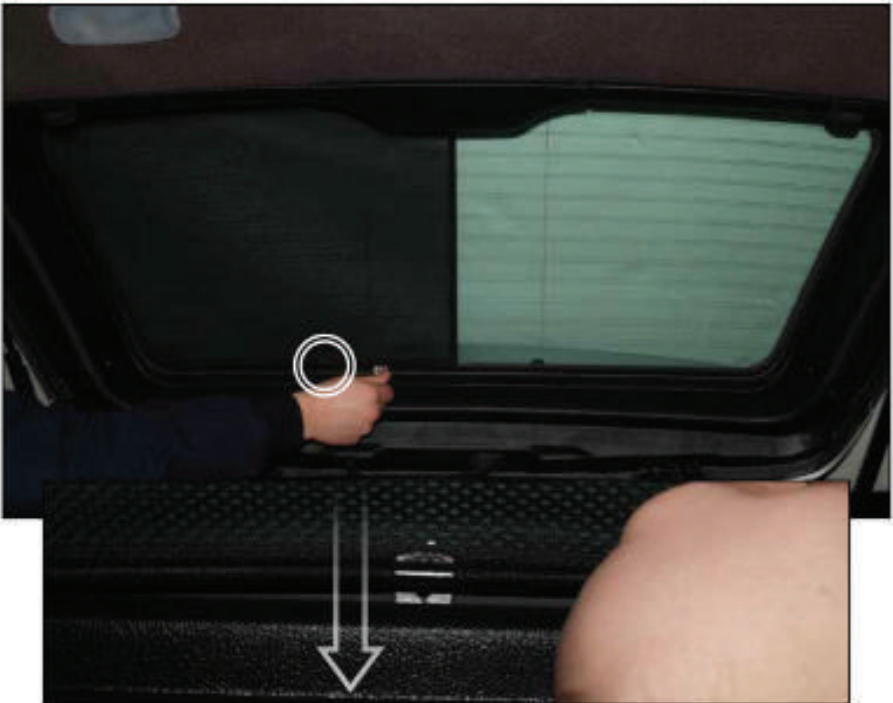

Installation

MERCEDES-BENZ A CLASS 5DR
MB-ALWB-5-A

TAILGATE SHADE INSTALLATION