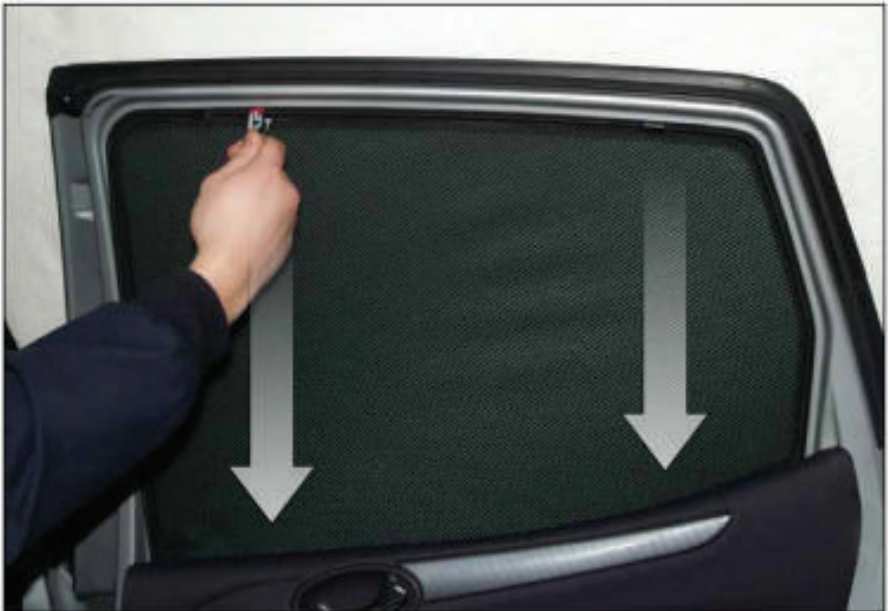

Installation Manual

MERCEDES-BENZ A CLASS 5DR
MB-ALWB-5-A

COMPONENTS INCLUDED

FIXING CLIPS

CL-M02 x 6

Installation

MERCEDES-BENZ A CLASS 5DR
MB-ALWB-5-A

SIDE SHADE INSTALLATION

X2

Installation

MERCEDES-BENZ A CLASS 5DR
MB-ALWB-5-A

SIDE SHADE INSTALLATION

x2

Installation

MERCEDES-BENZ A CLASS 5DR
MB-ALWB-5-A

PORT SHADE INSTALLATION