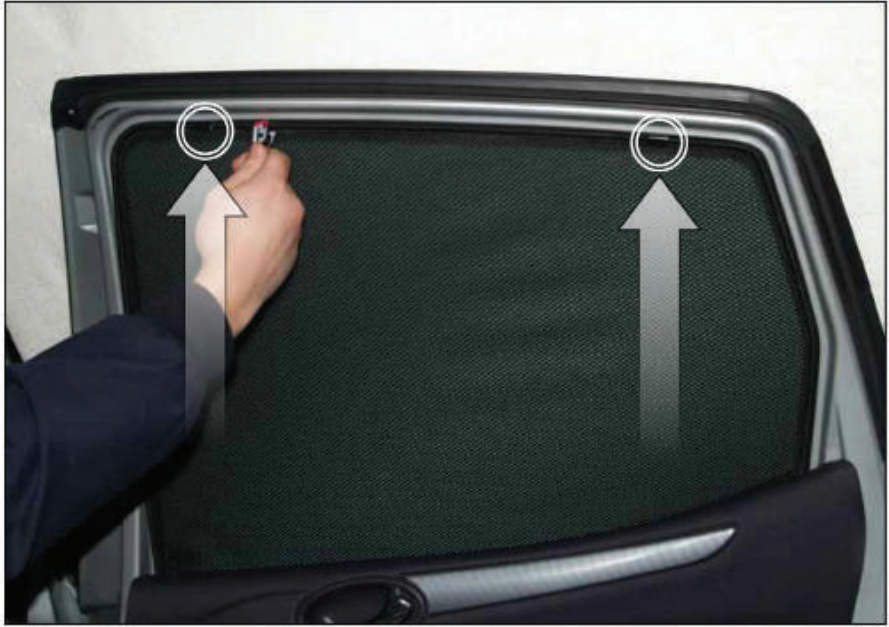

X2

Installation

MERCEDES-BENZ A CLASS 5DR
MB-ALWB-5-A

SIDE SHADE INSTALLATION

x2

Installation

MERCEDES-BENZ A CLASS 5DR
MB-ALWB-5-A

PORT SHADE INSTALLATION