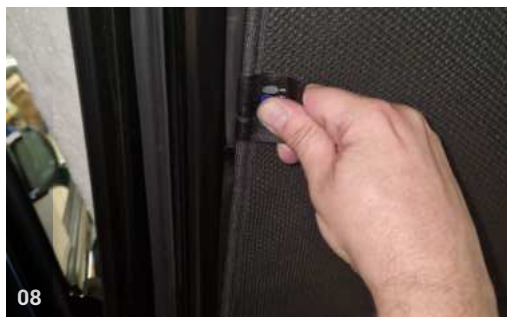

M11 - x2

M12 - x2

TRIM TOOL - x1

MAZDA CX-60 2023 | 5 DOOR

MAZ-CX60-5-A

Load Area Windows

Load Area Shades - x2

CLIP PLACEMENT