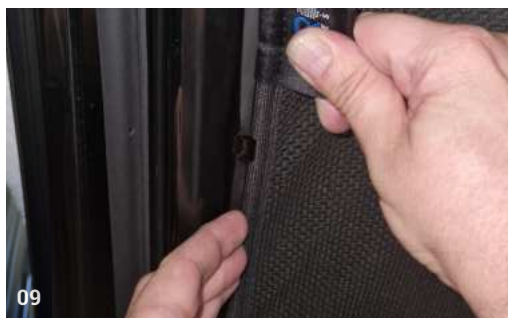

M11 - x2

M12 - x2

TRIM TOOL - x1

MAZDA CX-60 2023 | 5 DOOR

MAZ-CX60-5-A

Load Area Windows

Load Area Shades - x2

CLIP PLACEMENT