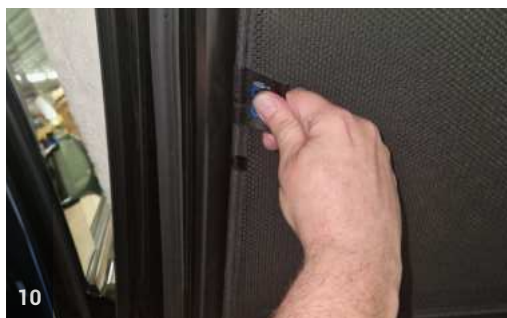

M11 - x2

M12 - x2

TRIM TOOL - x1

MAZDA CX-60 2023 | 5 DOOR

MAZ-CX60-5-A

Load Area Windows

Load Area Shades - x2

CLIP PLACEMENT