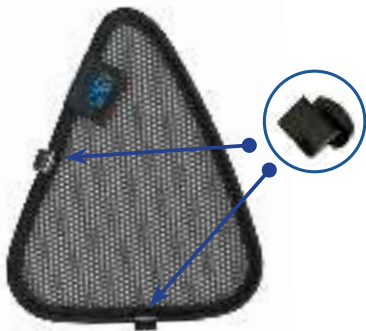

Installation

MAZDA CX-5 5DR

MAZ-CX5-5-B

Components Needed

Port Shade Installation

STEP 1