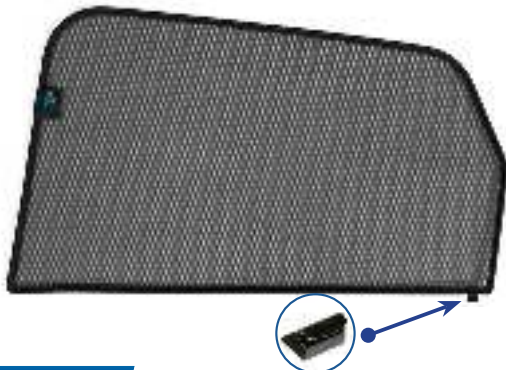

Installation Manual

MAZDA CX-5 5DR
MAZ-CX5-5-B

Shades

Side Shades

Port Shades

Tailgate Shades

Fixing Clips

CL-M02 x 4

CL-M12 x 4

CL-M05 x 4

CL-T01 x 1

CL-M13 x 2

CL-M14 x 1

Installation

MAZDA CX-5 5DR
MAZ-CX5-5-B

Components Needed

Side Shade Installation

STEP 1

STEP 2

STEP 3

STEP 4

STEP 5

STEP 6

Repeat steps 3 & 4 for the other M05 Clip.