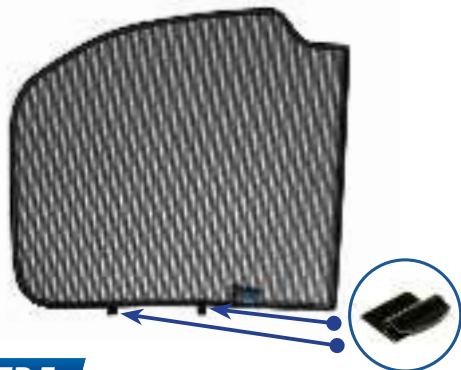

Installation

MAZDA CX-5 5DR

MAZ-CX5-5-B

Components Needed

Tailgate Shade Installation

STEP 1