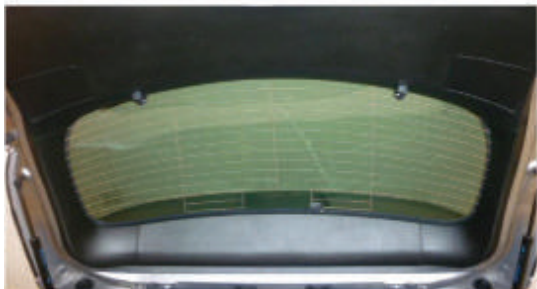

REAR SHADE INSTALLATION

Repeat on the opposite
tailgate shade.