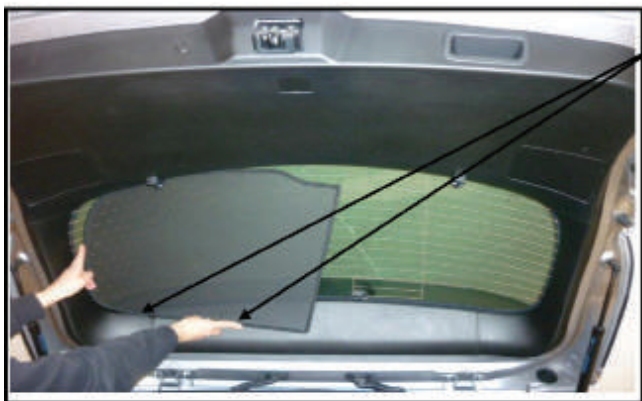

REAR SHADE INSTALLATION

Repeat on the opposite
tailgate shade.