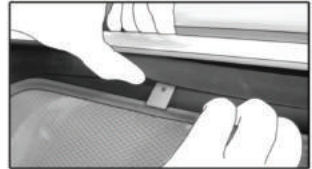

PORT SHADE INSTALLATION

3+6

3+6

3+6