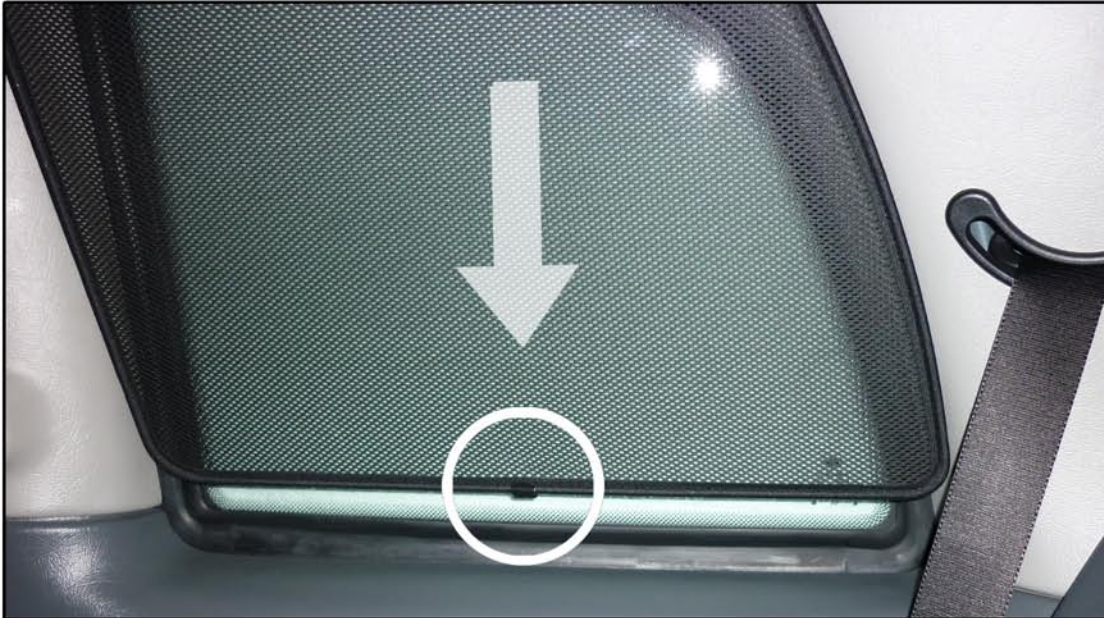

INSTALLATION INSTRUCTIONS

LTI Black Cab 5dr

LTI-BC-5-A

COMPONENTS INCLUDED

SHADES

FIXING CLIPS

SIDE SHADE INSTALLATION

SIDE SHADE INSTALLATION

SIDE SHADE INSTALLATION

PORT SHADE INSTALLATION

PORT SHADE INSTALLATION

PORT SHADE INSTALLATION

TAILGATE SHADE INSTALLATION

TAILGATE SHADE INSTALLATION

TAILGATE SHADE INSTALLATION

X2