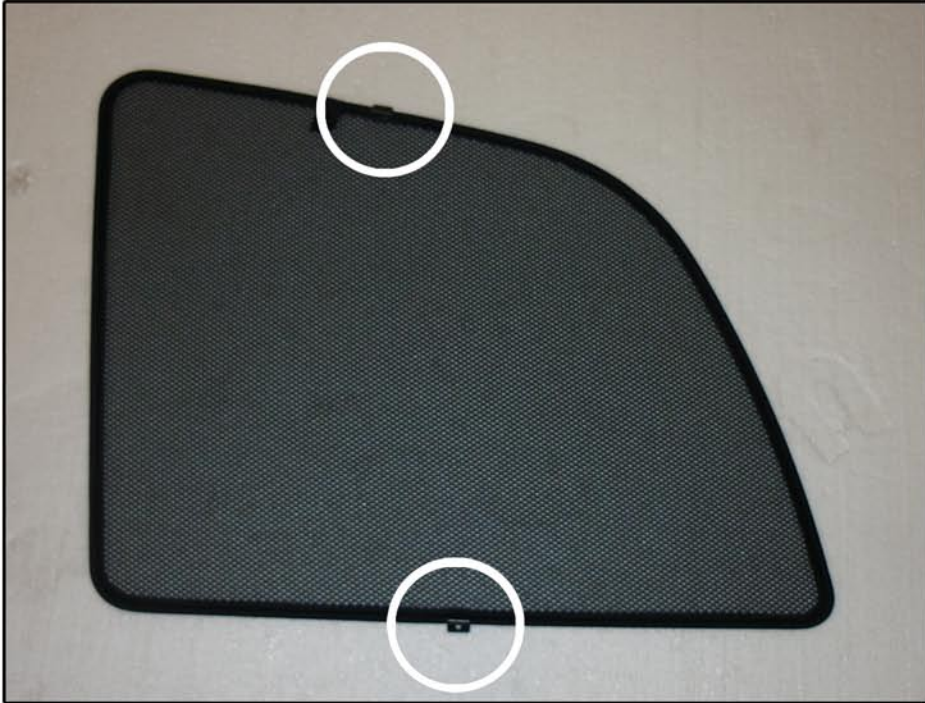

INSTALLATION INSTRUCTIONS

LTI Black Cab 5dr

LTI-BC-5-A

COMPONENTS INCLUDED

SHADES

FIXING CLIPS

SIDE SHADE INSTALLATION

SIDE SHADE INSTALLATION

SIDE SHADE INSTALLATION

PORT SHADE INSTALLATION

PORT SHADE INSTALLATION

PORT SHADE INSTALLATION

TAILGATE SHADE INSTALLATION

TAILGATE SHADE INSTALLATION

TAILGATE SHADE INSTALLATION

X2