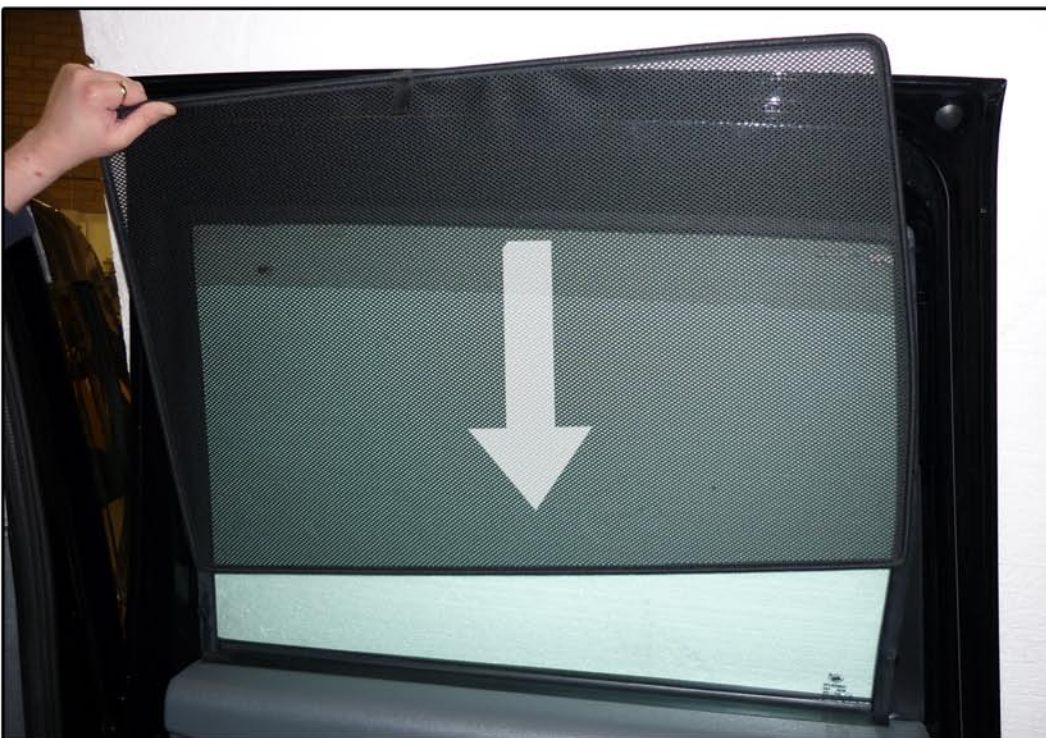

INSTALLATION INSTRUCTIONS

LTI Black Cab 5dr

LTI-BC-5-A

COMPONENTS INCLUDED

SHADES

FIXING CLIPS

SIDE SHADE INSTALLATION

SIDE SHADE INSTALLATION

SIDE SHADE INSTALLATION

PORT SHADE INSTALLATION

PORT SHADE INSTALLATION

PORT SHADE INSTALLATION

TAILGATE SHADE INSTALLATION

TAILGATE SHADE INSTALLATION

TAILGATE SHADE INSTALLATION

X2