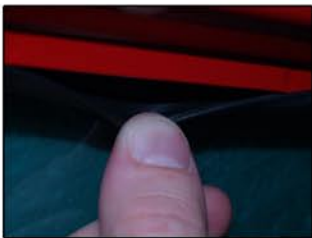

INSTALLATION INSTRUCTIONS

LTI Black Cab 5dr

LTI-BC-5-A

COMPONENTS INCLUDED

SHADES

FIXING CLIPS

SIDE SHADE INSTALLATION

SIDE SHADE INSTALLATION