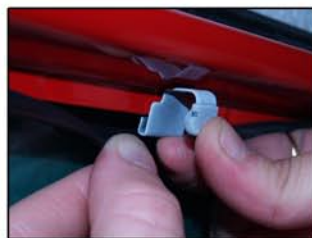

INSTALLATION INSTRUCTIONS

LTI Black Cab 5dr

LTI-BC-5-A

COMPONENTS INCLUDED

SHADES

FIXING CLIPS

SIDE SHADE INSTALLATION

SIDE SHADE INSTALLATION