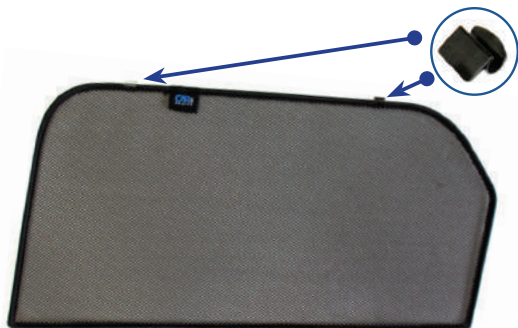

Installation Manual

RANGE ROVER VELAR 5DR
LRO-VELA-5-A-18

Shades

Fixing Clips

CL-M02 x 4

Side Shades

Installation

RANGE ROVER VELAR 5DR
LRO-VELA-5-A-18

Components Needed

Side Shades

CL-M02 x 4

Side Shade Installation

STEP 1

STEP 2

STEP 3

STEP 4

STEP 5

STEP 6

Installation

RANGE ROVER VELAR 5DR
LRO-VELA-5-A-18

Side Shade Installation

STEP 7

STEP 8

STEP 9