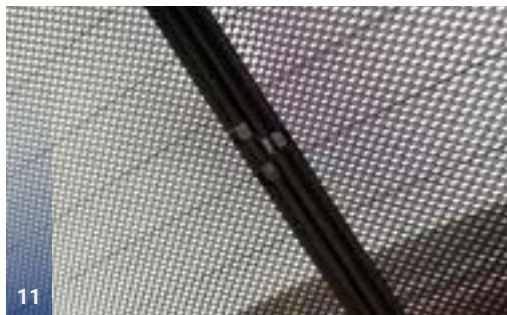

The Shade should look as shown in the image.

RANGE ROVER SPORT | SUV

LRO-RRS-5-C

Tailgate Window

CLIP PLACEMENT

Tailgate Shades - x2

M12 - x6

M14 - x1

01

02

03

04

CAR SHADES