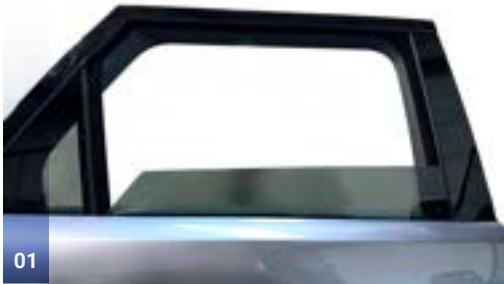

M02

M02

M03

M01

CLIP PLACEMENT

M02 - x2

M03 - x1

M01 - x1

RANGE ROVER SPORT | SUV

LRO-RRS-5-C

Port Windows

Port Window Shades - x2

CLIP PLACEMENT

M13- x1

01

02