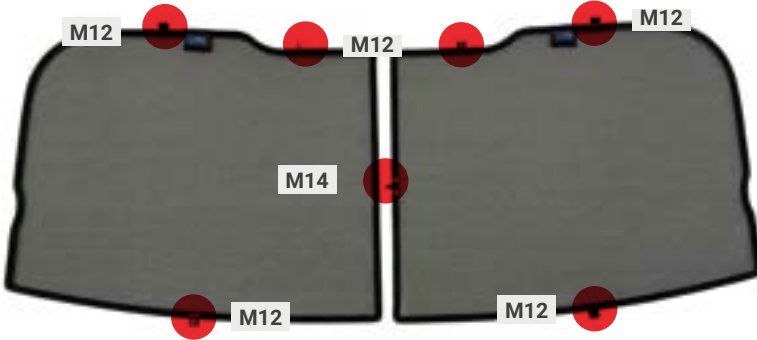

The Shade should look as shown in the image.

RANGE ROVER SPORT | SUV

LRO-RRS-5-C

Tailgate Window

CLIP PLACEMENT

Tailgate Shades - x2

M12 - x6

M14 - x1