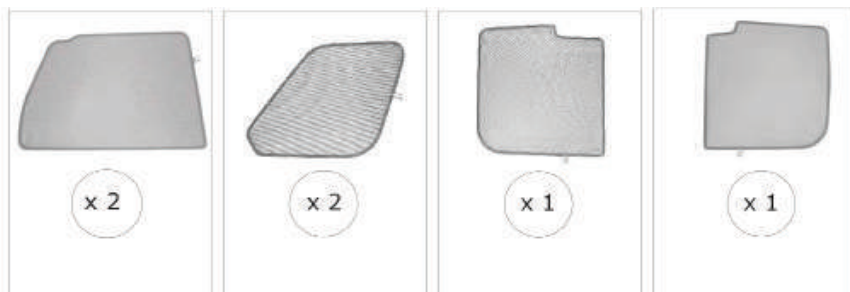

Installation Manual

RANGE ROVER SPORT 5DR
LRO-RRS-5-A

COMPONENTS INCLUDED

CL-P02 x 4

CL-M02 x 4

CL-P01 x 4

CL-W01 x 1

Installation