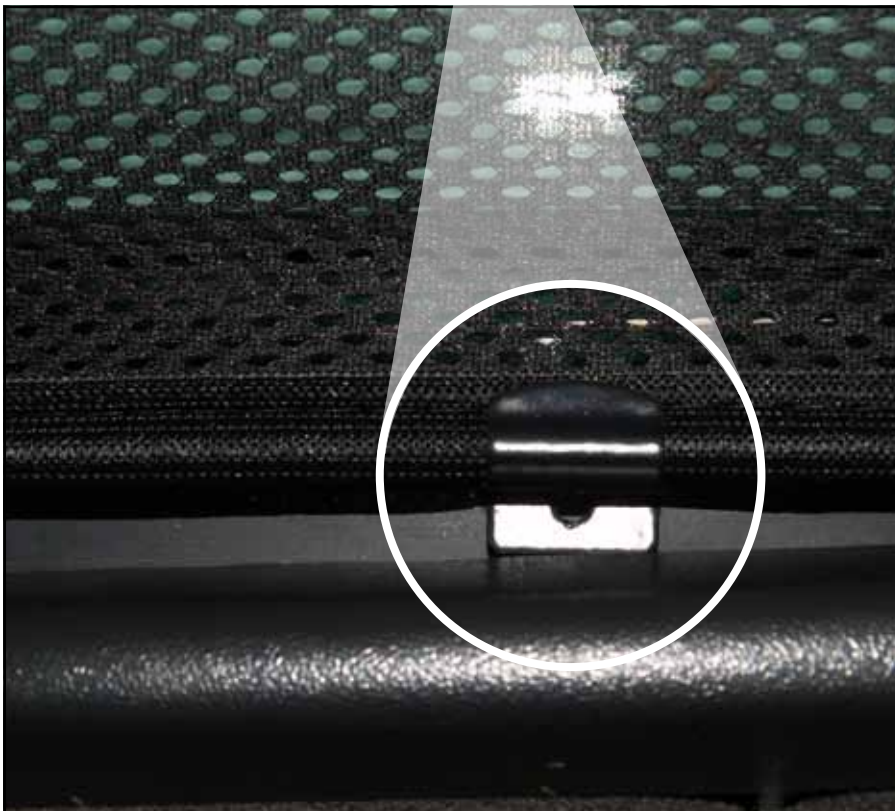

INSTALLATION INSTRUCTIONS

Range Rover

LRO-RROV-5-X

COMPONENTS

SHADES

FIXING CLIPS

SIDE SHADE INSTALLATION

SIDE SHADE INSTALLATION

LOAD AREA SHADE INSTALLATION

X2

LOAD AREA SHADE INSTALLATION

LOAD AREA SHADE INSTALLATION

REAR SHADE INSTALLATION

REAR SHADE INSTALLATION

REAR SHADE INSTALLATION

REAR SHADE INSTALLATION