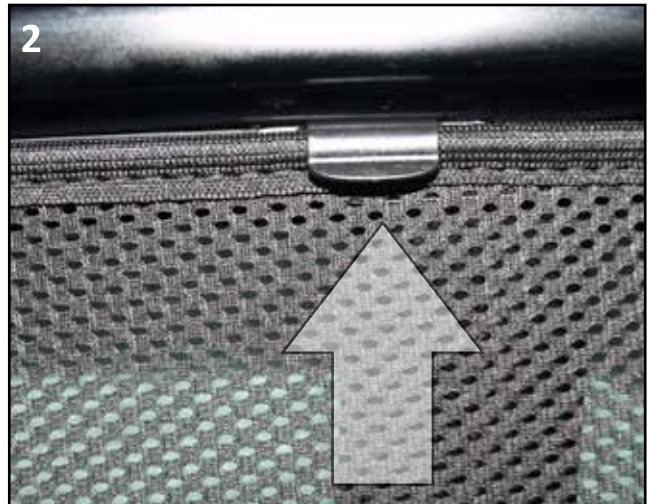

INSTALLATION INSTRUCTIONS

Range Rover

LRO-RROV-5-X

COMPONENTS

SHADES

FIXING CLIPS

SIDE SHADE INSTALLATION

SIDE SHADE INSTALLATION