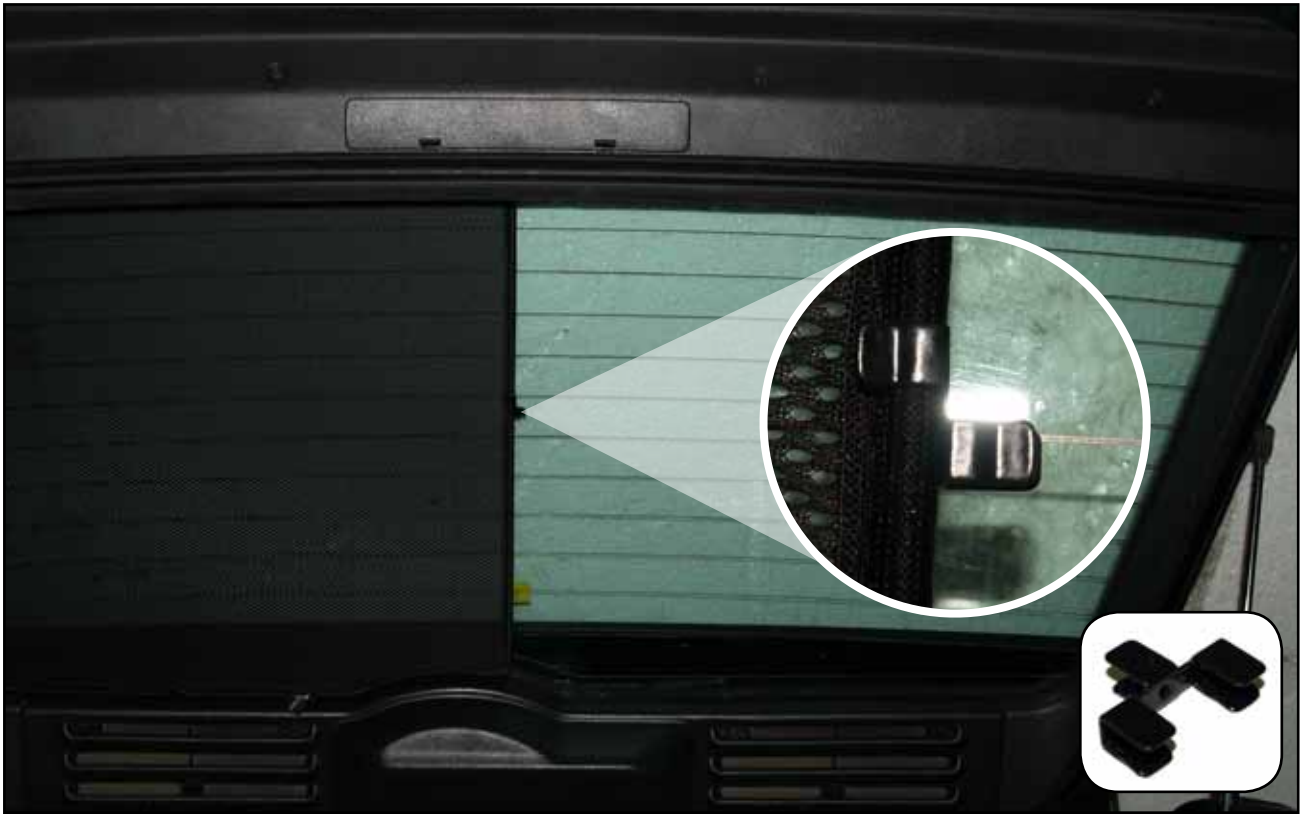

INSTALLATION INSTRUCTIONS

Range Rover

LRO-RROV-5-X

COMPONENTS

SHADES

FIXING CLIPS

SIDE SHADE INSTALLATION

SIDE SHADE INSTALLATION

LOAD AREA SHADE INSTALLATION

X2

LOAD AREA SHADE INSTALLATION

LOAD AREA SHADE INSTALLATION

REAR SHADE INSTALLATION

REAR SHADE INSTALLATION

REAR SHADE INSTALLATION

REAR SHADE INSTALLATION