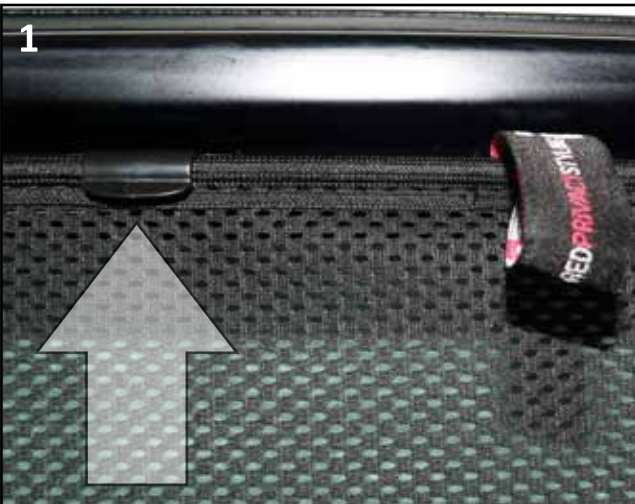

INSTALLATION INSTRUCTIONS

Range Rover

LRO-RROV-5-X

COMPONENTS

SHADES

FIXING CLIPS

SIDE SHADE INSTALLATION

SIDE SHADE INSTALLATION