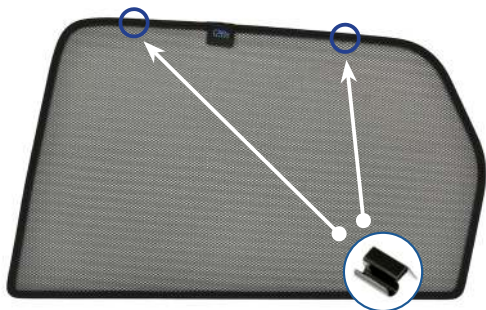

Installation

LAND ROVER DISCOVERY SPORT 5DR
LRO-DISC-5-D-18

Components Needed

Side Shade Installation

STEP 1