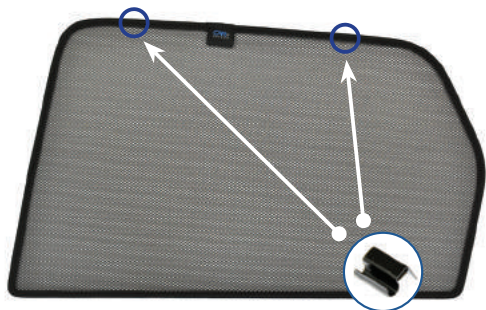

Installation

LAND ROVER DISCOVERY SPORT 5DR
LRO-DISC-5-C-18

Components Needed

Side Shade Installation

STEP 1