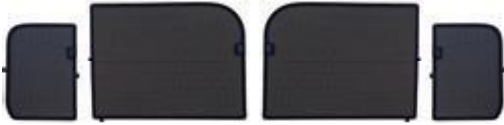

## LAND ROVER DEFENDER 130 (2020>)

### 5 DOOR

LRO-D130-5-B

Included Components:

Side Window Shades

Tailgate Shades

Load Area Shades

M01

M02 - x14

M03

M04

M05 - x02

M09

M11

M12

M13 - x04

M14 - x1