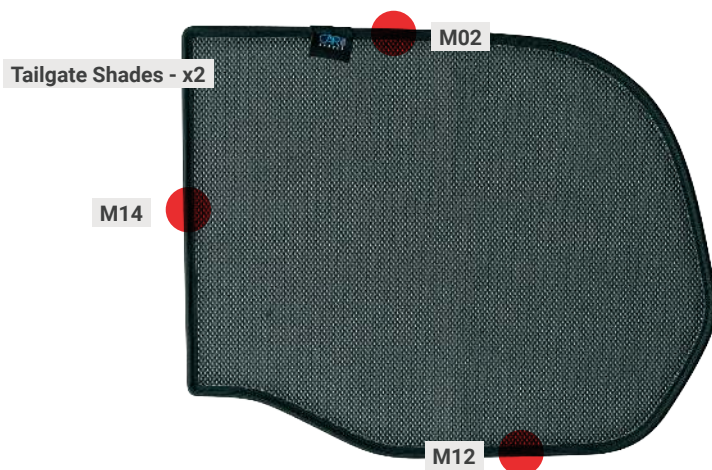

M03 - x4

M05 - x4

LAND ROVER DEFENDER | 5-DOOR

LRO-D110-5-B

Load Area Windows

CLIP PLACEMENT

Load Area Shades - x2

M02 - x8

01

02

03

04

LAND ROVER DEFENDER | 5-DOOR

LRO-D110-5-B

Tailgate Window

CLIP PLACEMENT

M02 - x2

M12 - x2

M14 - x1

CAR

S H A D E S