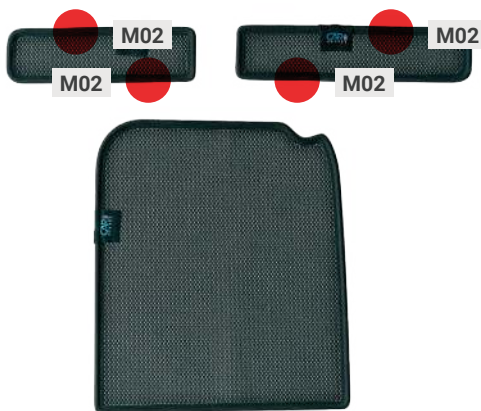

M03 - x4

M05 - x4

LAND ROVER DEFENDER | 5-DOOR

LRO-D110-5-B

Load Area Windows

CLIP PLACEMENT

Load Area Shades - x2

M02 - x8

01

02

03

04

LAND ROVER DEFENDER | 5-DOOR

LRO-D110-5-B

Tailgate Window

CLIP PLACEMENT

M02 - x2

M12 - x2

M14 - x1

CAR

S H A D E S