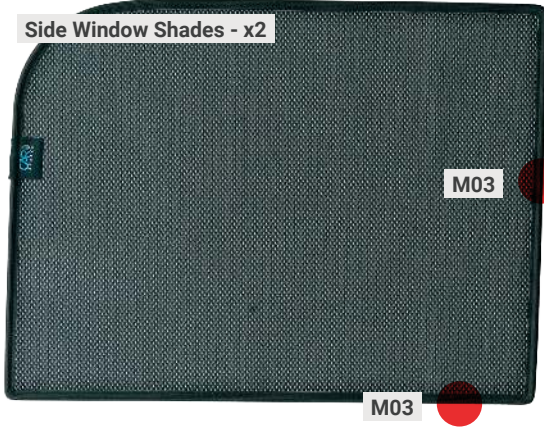

LAND ROVER DEFENDER | 5-DOOR
LRO-D110-5-B-18

Included Components:

Side Window Shades

LAND ROVER DEFENDER | 5-DOOR

LRO-D110-5-B-18

Side Windows

CLIP PLACEMENT

CAR