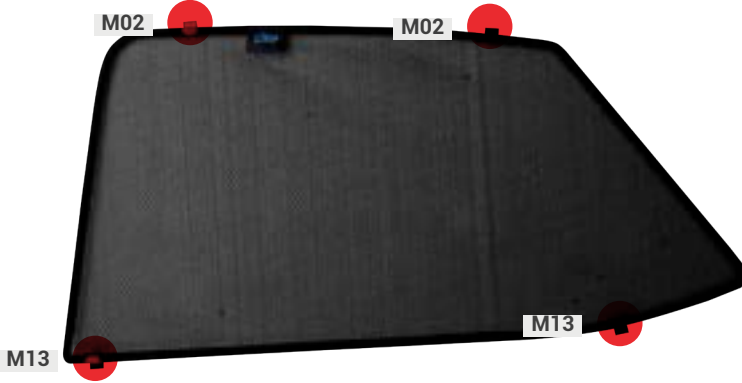

# LEXUS NX | 5 DOOR

LEX-NX-5-B

## Side Windows

CLIP PLACEMENT

Side Window Shades - x2

M02 - x4

M13 - x4