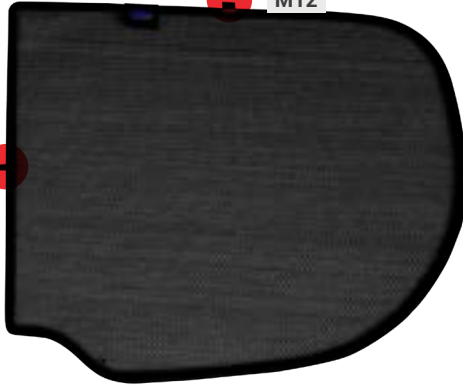

## Tailgate Window

Tailgate Shades - x2

M14

M12

CLIP PLACEMENT

M12 - x2

M14 - x1