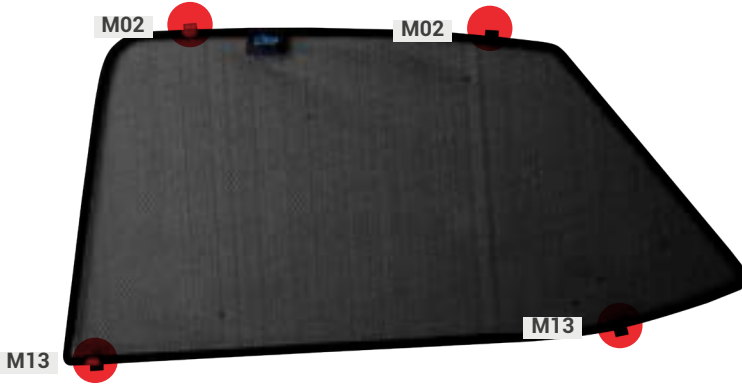

# LEXUS NX | 5 DOOR

LEX-NX-5-B-18

## Side Windows

CLIP PLACEMENT

Side Window Shades - x2

M02 - x4

M13 - x4