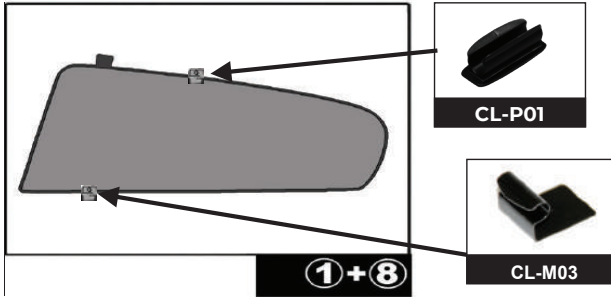

Installation Manual

LEXUS IS 4DR
LEX-IS-4-B-18

COMPONENTS INCLUDED

FIXING CLIPS

CL-P01 x 2

CL-M03 x 2

CL-W01 x 1

Installation

LEXUS IS 4DR

LEX-IS-4-B-18

SIDE SHADE INSTALLATION

Please wipe surface area with the wipe provided