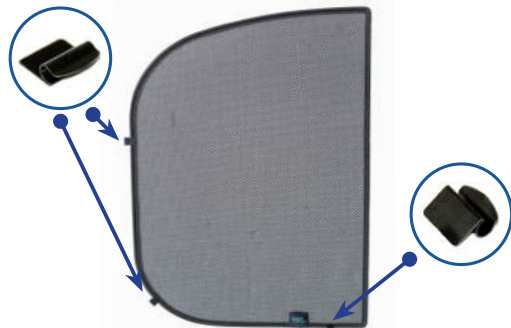

Installation

KIA STINGER 5DR
KIA-STIN-5-A

Components Needed

Tailgate Shade Installation

STEP 1