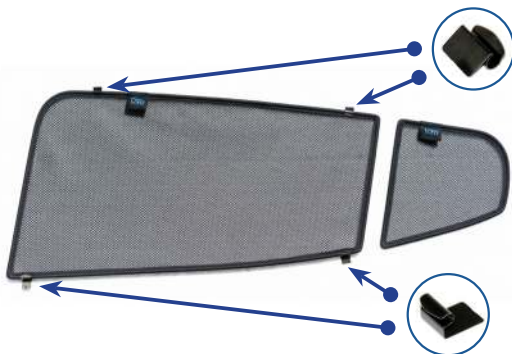

Side Shade Installation

STEP 1