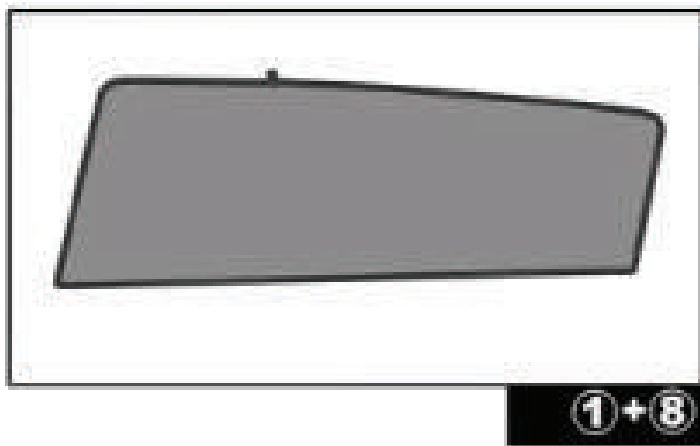

# Installation Manual

KIA SPORTAGE 5DR  
KIA-SPOR-5-C-18

COMPONENTS INCLUDED

CL-M02 x 2

CL-M13 x 4