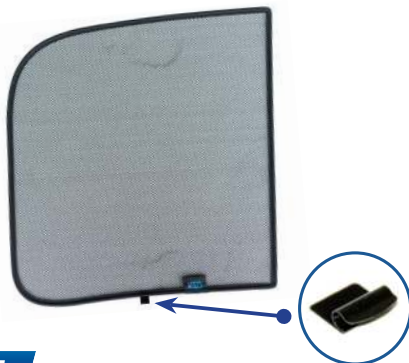

Installation

KIA EV6 5DR

KIA-EV6-5-A

Components Needed

Tailgate Shade Installation

STEP 1