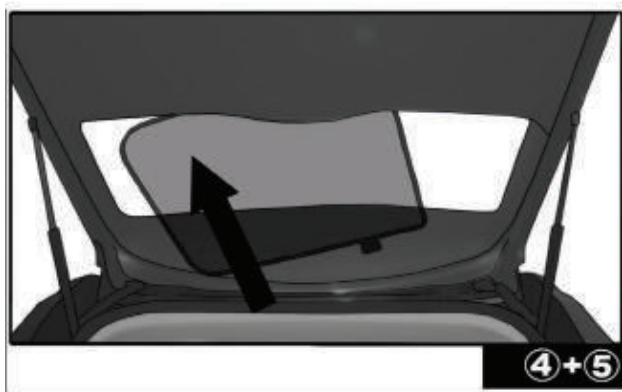

Installation

KIA CARNIVAL / SEDONA 5DR
KIA-CARN-5-B

REAR SHADE INSTALLATION