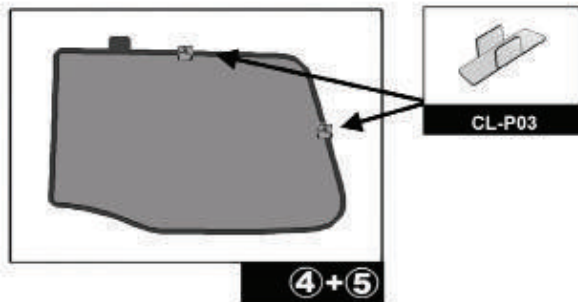

Installation

KIA CARNIVAL / SEDONA 5DR
KIA-CARN-5-B

REAR SHADE INSTALLATION