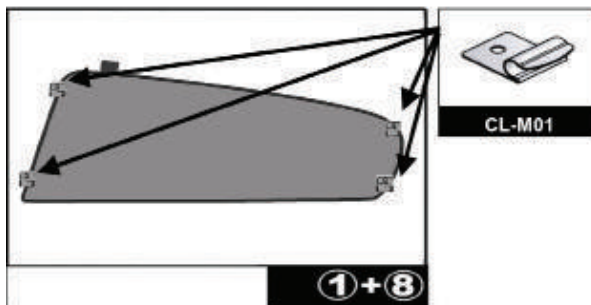

Installation Manual

KIA CARNIVAL / SEDONA 5DR
KIA-CARN-5-B

COMPONENTS INCLUDED

CL-M01 x 8

CL-P03 x 4

Installation

KIA CARNIVAL / SEDONA 5DR
KIA-CARN-5-B

SIDE SHADE INSTALLATION