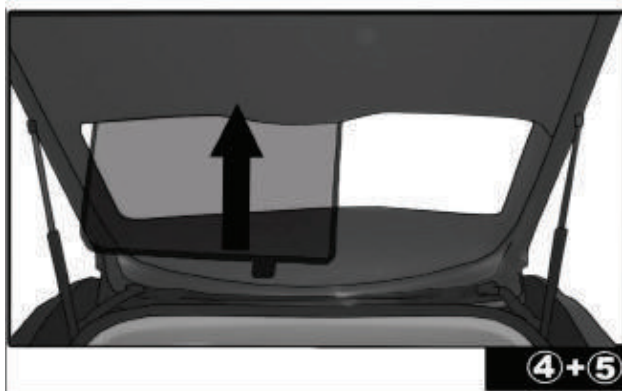

Installation

KIA CARNIVAL / SEDONA 5DR
KIA-CARN-5-B

REAR SHADE INSTALLATION