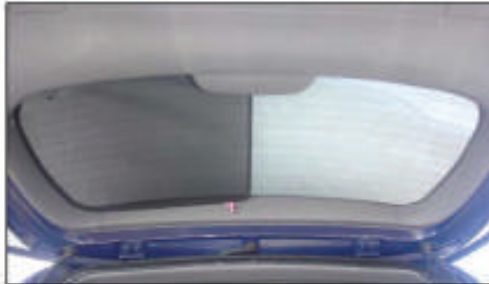

SIDE SHADE INSTALLATION

APPLY TO AREAS OF THE TRIM INDICATED

ATTACH ADHESIVE CLIPS TO 6 AREAS INDICATED

Installation

KIA CARENS 5DR

KIA-CARE-5-A

SIDE SHADE INSTALLATION

X2

X2

Installation

KIA CARENS 5DR

KIA-CARE-5-A

REAR SHADE INSTALLATION

X2