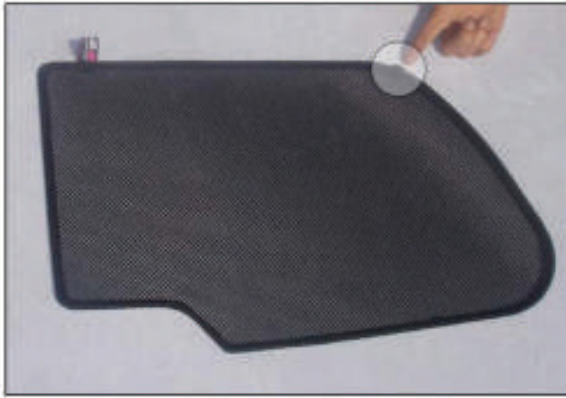

SIDE SHADE INSTALLATION

APPLY TO AREAS OF THE TRIM INDICATED

ATTACH ADHESIVE CLIPS TO 6 AREAS INDICATED

Installation

KIA CARENS 5DR

KIA-CARE-5-A

SIDE SHADE INSTALLATION

X2

Installation

KIA CARENS 5DR
KIA-CARE-5-A

PORT/LOAD AREA SHADE INSTALLATION

X2

X2

Installation

KIA CARENS 5DR
KIA-CARE-5-A

REAR SHADE INSTALLATION