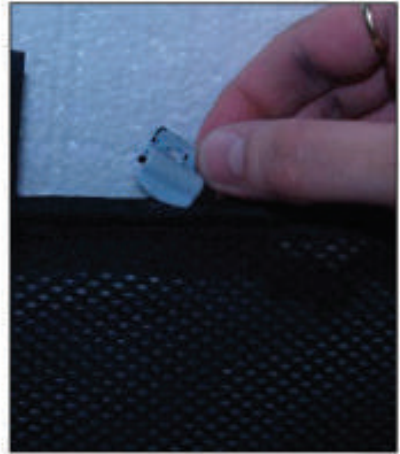

PORT/LOAD AREA SHADE INSTALLATION

X2