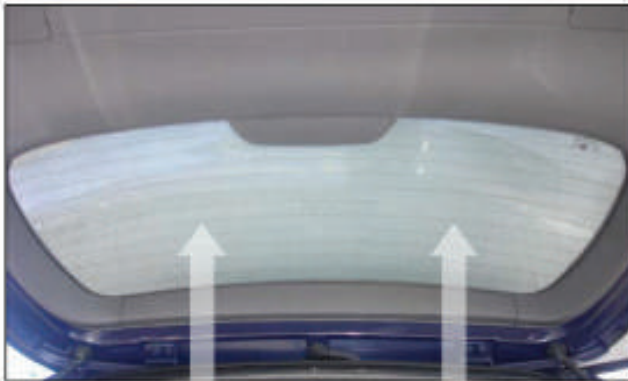

Installation

KIA CARENS 5DR
KIA-CARE-5-A

REAR SHADE INSTALLATION

X2