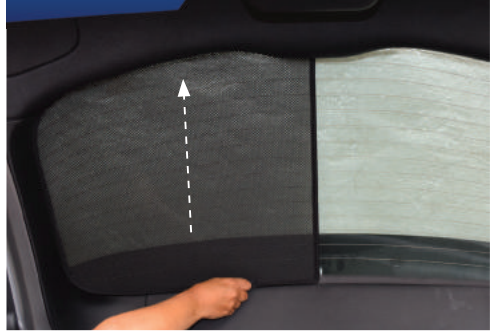

STEP #2 POSITION THE REAR SHADE