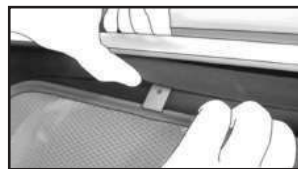

ATTACH CLIPS ON SHADE EDGES

STEP #2

POSITION THE SIDE SHADE

STEP #3

INSERT CLIPS INSIDE WEATHERSTRIP

STEP #4

ENSURE SECURELY FITTED IN PLACE