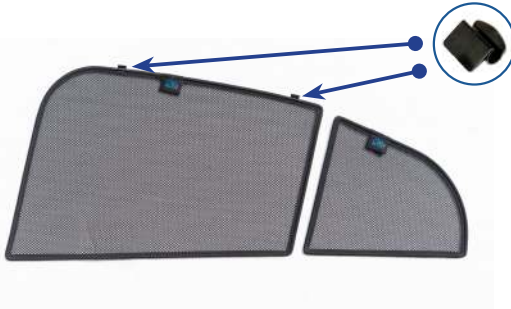

Installation Manual

JAGUAR I PACE 5DR
JAG-IPAC-5-A-18

Shades

Side Shades

Fixing Clips

CL-M02 x 4

Installation

JAGUAR I PACE 5DR
JAG-IPAC-5-A-18

Components Needed

Side Shades

CL-M02 x 4

Side Shade Installation

STEP 1

STEP 2

STEP 3

STEP 4

STEP 5

STEP 6

Installation

JAGUAR I PACE 5DR
JAG-IPAC-5-A-18

Side Shade Installation

STEP 7

STEP 8

STEP 9

STEP 10

STEP 11

View from the other side. Ensure clips sit between the seals.

STEP 12

Repeat this whole process for the other side