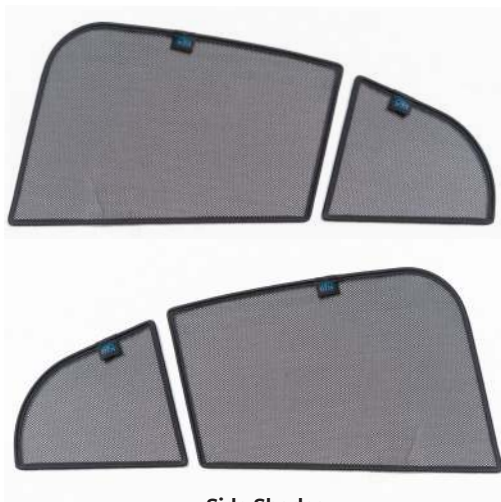

Installation Manual

JAGUAR I PACE 5DR
JAG-IPAC-5-A-18

Shades

Side Shades

Fixing Clips

CL-M02 x 4

Installation

JAGUAR I PACE 5DR
JAG-IPAC-5-A-18

STEP 10

STEP 11

View from the other side. Ensure clips sit between the seals.

STEP 12

Repeat this whole process for the other side