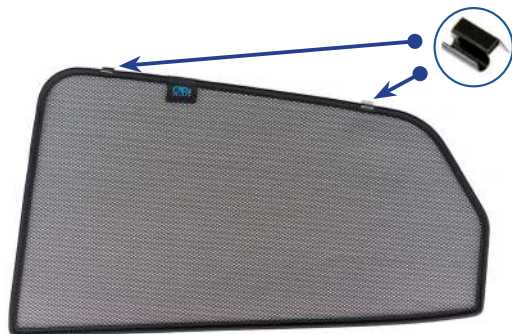

Installation Manual

JAGUAR E PACE 5 DOOR
JAG-EPAC-5-A-18

Shades

Fixing Clips

Side Shades

CL-M04 x 4

Installation

JAGUAR E PACE 5 DOOR
JAG-EPAC-5-A-18

Components Needed

Side Shades

CL-M04 x 4

Side Shade Installation

STEP 1

STEP 2

STEP 3

STEP 4

STEP 5

STEP 6

Installation

JAGUAR E PACE 5 DOOR
JAG-EPAC-5-A-18

Side Shade Installation

STEP 7

View from the outside. Ensure clips are behind seals.

STEP 8