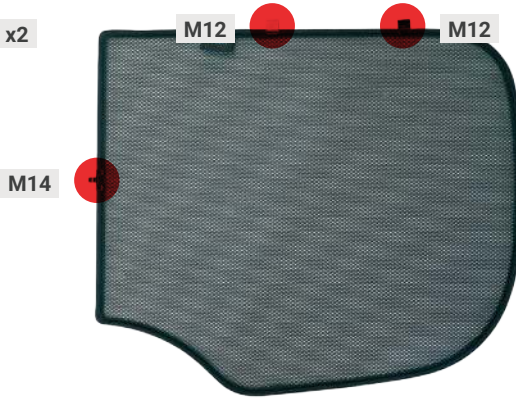

HYU-TUCS-5-E

Load Area Windows

Load Area Shades - x2

CLIP PLACEMENT

M02 - X4

HYUNDAI TUCSON | 5-DOOR

HYU-TUCS-5-E

Tailgate Window

Tailgate Shades - x2

CLIP PLACEMENT

M12 - x4

M14 - x1

CAR SHADES

www.carshades.com