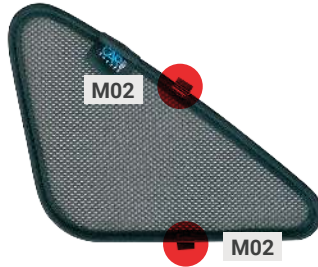

M03 - X2

M11 - X4

TRIM TOOL

01

02

03

04

HYUNDAI TUCSON | 5-DOOR

HYU-TUCS-5-E

Load Area Windows

Load Area Shades - x2

CLIP PLACEMENT

M02 - X4

HYUNDAI TUCSON | 5-DOOR

HYU-TUCS-5-E

Tailgate Window

Tailgate Shades - x2

CLIP PLACEMENT

M12 - x4

M14 - x1

CAR SHADES

www.carshades.com