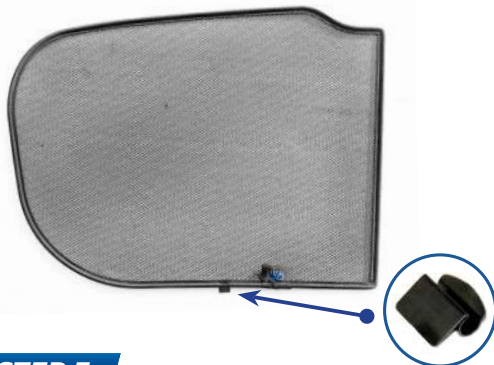

Port Shade Installation

STEP 1

STEP 2

STEP 3

STEP 4

STEP 5

STEP 6

Repeat this whole process for the other side.

Installation

HYUNDAI SANTA FE 5DR
HYU-SANT-5-C

Components Needed

Tailgate Shades

CL-M02 x 2

CL-M14 x 1

Tailgate Shade Installation

STEP 1