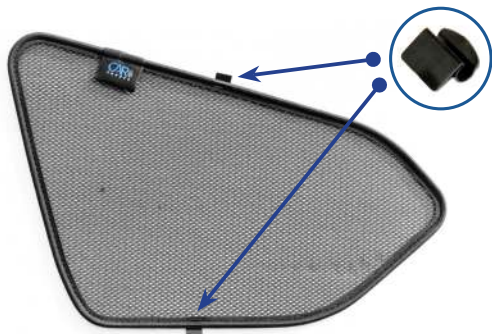

Installation

HYUNDAI SANTA FE 5DR
HYU-SANT-5-C

Components Needed

Port Shade Installation

STEP 1