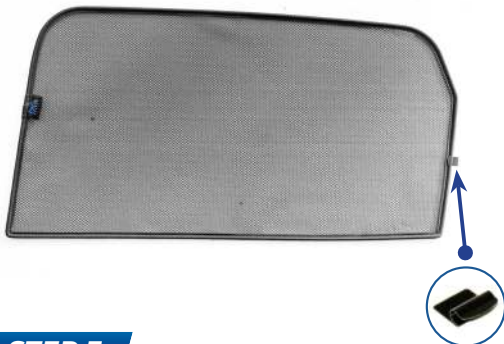

Installation

HYUNDAI SANTA FE 5DR
HYU-SANT-5-C-18

Components Needed

Side Shade Installation

STEP 1