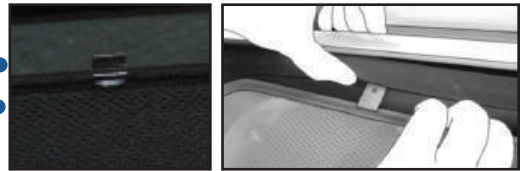

HYUNDAI KONA 5DR
HYU-KONA-5-A-18

COMPONENTS NEEDED:

STEP #1

ATTACH CLIPS ON SHADE EDGES

STEP #2

POSITION THE SIDE SHADE

STEP #3

INSERT CLIPS INSIDE WEATHERSTRIP