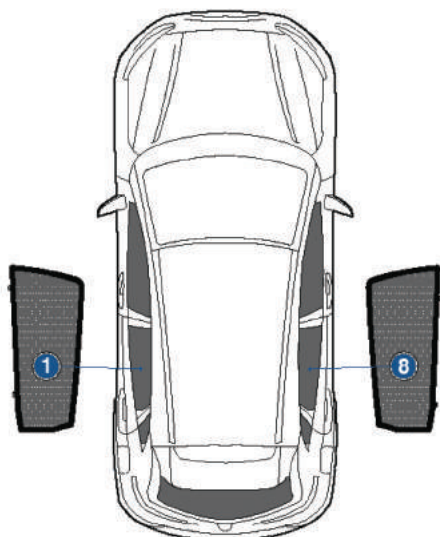

Installation Manual

HYUNDAI KONA 5DR
HYU-KONA-5-A-18

COMPONENTS INCLUDED

SHADES

FIXING CLIPS

CL-M02 x 4

CL-M13 x 4

Side Shade Installation

HYUNDAI KONA 5DR
HYU-KONA-5-A-18

COMPONENTS NEEDED:

STEP #1

ATTACH CLIPS ON SHADE EDGES

STEP #2

POSITION THE SIDE SHADE

STEP #3

INSERT CLIPS INSIDE WEATHERSTRIP