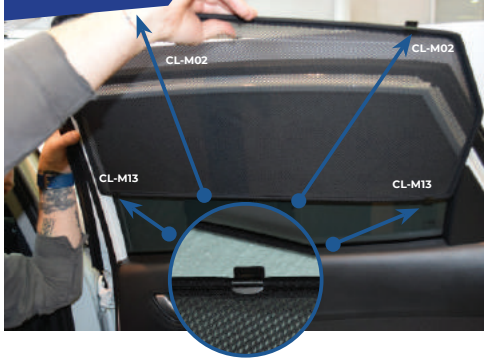

STEP #1

ATTACH CLIPS ON SHADE EDGES