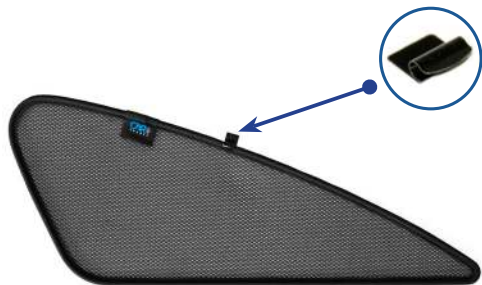

Port Shade Installation

STEP 1