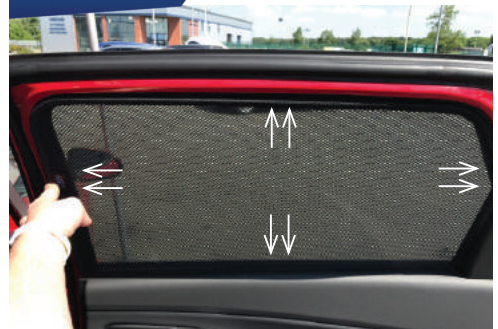

Installation Manual

HYUNDAI I30 5DR
HYU-I30-5-C-18

COMPONENTS INCLUDED

FIXING CLIPS

CL-M05 x 4

CL-T01 x 1

Side Shade Installation

HYUNDAI I30 5DR
HYU-I30-5-C-18

COMPONENTS NEEDED:

STEP #1

INSERT CLIPS INSIDE WEATHERSTRIP

STEP #2

POSITION THE SIDE SHADE

STEP #3

ATTACH SIDE SHADE BEHIND CLIPS

STEP #4

ENSURE SECURELY FITTED IN PLACE

CAR
SHADES