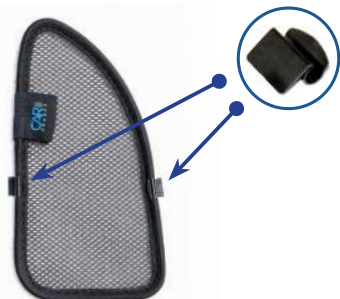

Installation

HONDA JAZZ 5DR
HON-JAZZ-5-C

Components Needed

Port Shade Installation

STEP 1